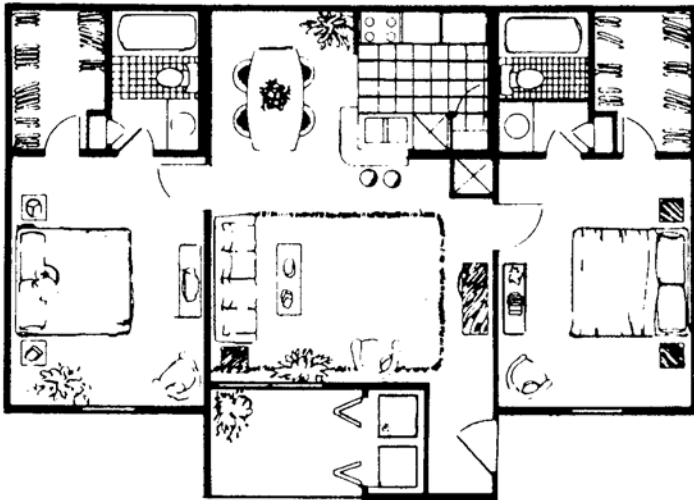

PLAN A

One Bedroom - 504 Sq. Ft.

Price\$ _____

PLAN B

One Bedroom - 643 Sq. Ft.

Price \$ _____

PLAN C

Two Bedroom - 933 Sq. Ft.

Price \$ _____

AMENITIES

- Sparkling Pool & Waterfall ▶
- Poolside Grills ▶
- 2 Lighted Tennis Courts ▶
- 3 Floor Plans ▶
- Plenty of Parking ▶
- Pyramid Clubhouse ▶
- Ceiling Fans ▶
- Washer/Dryer Connections ▶
in selected units
- Vertical Blinds & Mini Blinds ▶
- Large Walk-in Closets ▶