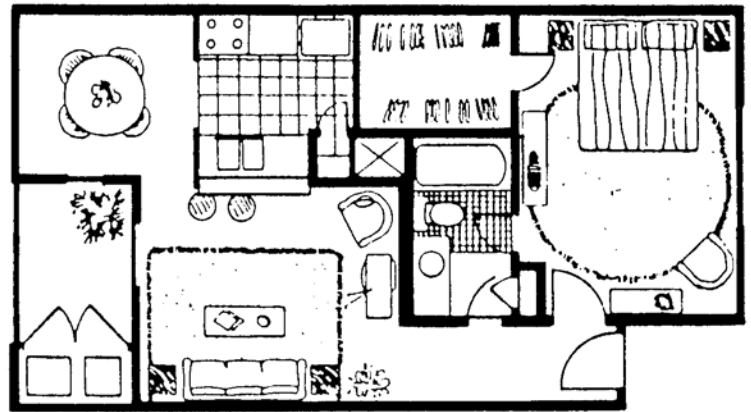

PLAN A

One Bedroom - 504 Sq. Ft.

Price\$ _____

PLAN B

One Bedroom - 643 Sq. Ft.

Price \$ _____

PLAN C

Two Bedroom - 933 Sq. Ft.

Price \$ _____

AMENITIES

- Sparkling Pool & Waterfall ▶
- Poolside Grills ▶
- 2 Lighted Tennis Courts ▶
- 3 Floor Plans ▶
- Plenty of Parking ▶
- Pyramid Clubhouse ▶
- Ceiling Fans ▶
- Washer/Dryer Connections ▶
in selected units
- Vertical Blinds & Mini Blinds ▶
- Large Walk-in Closets ▶